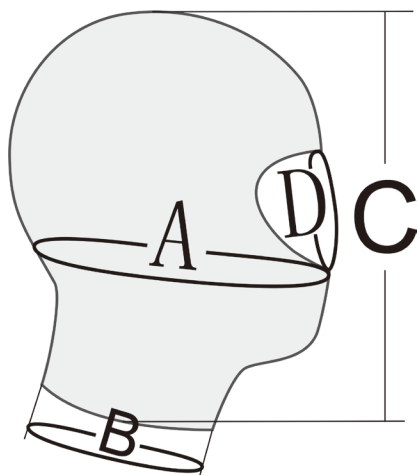

HOOD 3 & 5 MM SIZE CHART

2024

MEASUREMENT CM:

Part / Size		S	M	L	XL	Diferensce range between sizes
A	Head Circumference	50	51	52	53	+/- 1.0
B	Neck Circumference	38	39	40	41	+/- 1.0
C	Height	34.6	35.8	37	38.2	+/- 1.2
D	Face seal Circumference	37	39	41	43	+/- 2.0